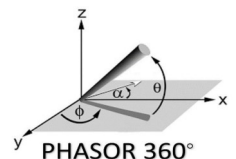

Priority Wire is a premier supplier of transmission, distribution, substation and building wire and cable. Aluminum SER, SEU, XHHW, 600 Volt UD, Service Drop, ACSR, AAC, AAAC, ACSS, MV Cable, Bare Cu, Control cable, Guy Wire, Aluminum Clad, Airport Lighting, Portable Cord, Type W, G, G-GC, SHD-GC, DLO, Welding Cable, MC Cable, Category Cables (3, 5E, 6), Coaxial Cables, Electronics Cables, Ground Rods and Accessories.