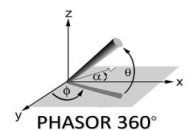

www.ehvsolutions.com

sales@ehvsolutions.com

Jared Reeves 985.302.4346
jreeves@ehvsolutions.com

Roger Bolin 940.453.8902
rbolin@ehvsolutions.com